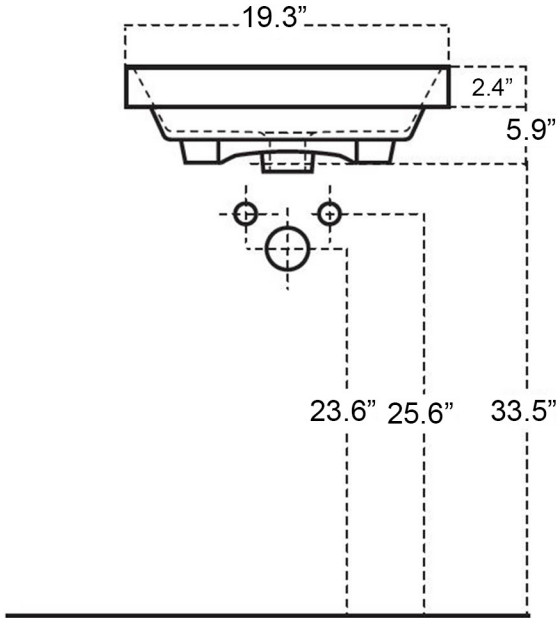

Luxury 49

Features

- Bathroom Sink
- Glossy White Finish
- Wall Mount or Countertop (Vessel) Installation
- With Single Faucet Hole
- Without Overflow

Related Items:

- WSBC 53995 | Push Waste Drain
- WSBC 53922 | Decorative Trap

Finishes:

 Glossy White

SKU# | Options:

- Luxury 49 WG | Glossy White

* WS Bath Collections reserves the right to revise dimensions or information on this sheet without notice

Collection Luxury	Model Luxury 49	Dimensions Metric <i>1 inch = 2.54 cm</i> <i>1 inch = 25.4 mm</i>	 1051 Lea Drive - Collegeville, PA 19426 Tel. 215 513 9400 - Fax 610 831 0215 www.ws bathcollections.com - info@ws bathcollectins.com
-----------------------------	-----------------------------	--	---

Product Specs Sheets

Collection
Luxury

Model |
Luxury 49

Dimensions Metric
1 inch = 2.54 cm
1 inch = 25.4 mm

1051 Lea Drive - Collegeville, PA 19426
Tel. 215 513 9400 - Fax 610 831 0215
www.ws bathcollections.com - info@ws bathcollectins.com

MOUNTING HARDWARE

Wall-mount installation

Vessel/ countertop installation

Bolts

Silicone (*optional*)

Collection
Luxury

Model |
Luxury 49

Dimensions Metric
1 inch = 2.54 cm
1 inch = 25.4 mm