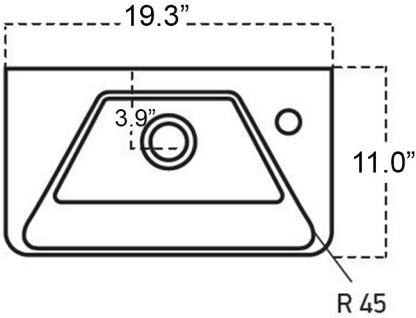

Finishes:

 Glossy White

SKU# | Options:

- Luxury 49 WG | Glossy White

* WS Bath Collections reserves the right to revise dimensions or information on this sheet without notice

Collection Luxury	Model Luxury 49	Dimensions Metric <i>1 inch = 2.54 cm</i> <i>1 inch = 25.4 mm</i>	 1051 Lea Drive - Collegeville, PA 19426 Tel. 215 513 9400 - Fax 610 831 0215 www.ws bathcollections.com - info@ws bathcollectins.com
-----------------------------	-----------------------------	--	---

Product Specs Sheets

Collection
Luxury

Model |
Luxury 49

Dimensions Metric
1 inch = 2.54 cm
1 inch = 25.4 mm

1051 Lea Drive - Collegeville, PA 19426
Tel. 215 513 9400 - Fax 610 831 0215
www.ws bathcollections.com - info@ws bathcollectins.com

MOUNTING HARDWARE

Wall-mount installation

Vessel/ countertop installation

Bolts

Silicone (*optional*)

Collection
Luxury

Model |
Luxury 49

Dimensions Metric
1 inch = 2.54 cm
1 inch = 25.4 mm